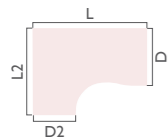

CRESCENT

DIMENSIONS
Crescent, LH